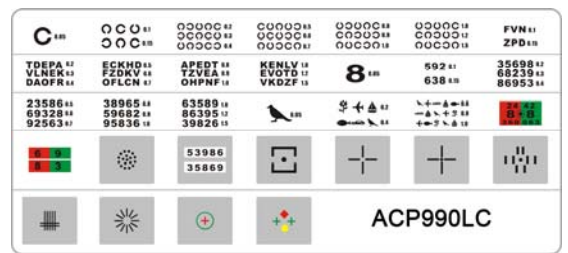

ACP990L Auto Charts Projector

Chart Types

Accessories:

Features:

1. By the way of double locating, it would correct errors automatically
2. Offering clearer and sharper pictures
3. Increase the picture density; there are 5 icons in one line
4. The charts are bigger: 33*22.5(CM) (in 5M refraction)
5. Projected by wireless remote controller
6. Able to project the charts one by one
7. Standard accessories, the metal board is covered by bias material

Specifications:

Projection distance	2-6M
Projection magnification	30×(in 5M refraction)
Projection size	33*22.5(CM),Φ275MM(in 5M refraction)
Numbers of charts	33
Chart change-over	3 frame/sec
Numbers of masks	1 open,3 horizontal line,8 vertical line,16 single isolation,1 red and green
Tilt range	10°horizontally as well as vertically
Bulb	high-luminance and long-life LED light source
Image shift interval	0.5 second
Automatic shut-off mechanism	5 minutes
Input voltage	AC 110V/60HZ or 220V/50HZ
Power consumption	65W
Dimensions	19.6(W)*29.2(L)*23.4(H)(CM)
Weight	6.5KGS