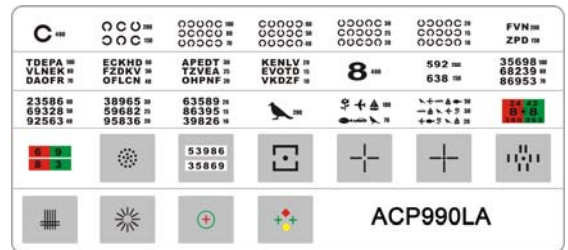

ACP990L Auto Charts Projector

Chart Types

Accessories:

Features:

1. By the way of double locating, it would correct errors automatically
2. Offering clearer and sharper pictures
3. Increase the picture density; there are 5 icons in one line
4. The charts are bigger: 33*22.5(CM) (in 5M refraction)
5. Projected by wireless remote controller
6. Able to project the charts one by one
7. Standard accessories, the metal board is covered by bias material

Specifications:

Projection distance	2-6M
Projection magnification	30×(in 5M refraction)
Projection size	33*22.5(CM),Φ275MM(in 5M refraction)
Numbers of charts	33
Chart change-over	3 frame/sec
Numbers of masks	1 open,3 horizontal line,8 vertical line,16 single isolation,1 red and green
Tilt range	10°horizontally as well as vertically
Bulb	high-luminance and long-life LED light source
Image shift interval	0.5 second
Automatic shut-off mechanism	5 minutes
Input voltage	AC 110V/60HZ or 220V/50HZ
Power consumption	65W
Dimensions	19.6(W)*29.2(L)*23.4(H)(CM)
Weight	6.5KGS